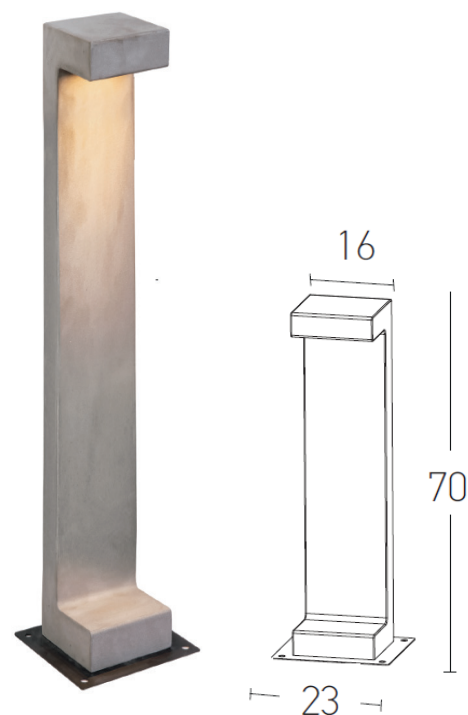

Outdoor Lighting

E192 Bollard light

Build in Led:	8W LED, 3000 K, 90Lumen/W
Voltage:	220-240V
Operating Frequency:	50-60Hz
IP:	IP54
Class:	I
Material:	Concrete
Color:	Real Concrete
Base:	23cm x 21cm
Height:	70cm
Length:	16cm
Width:	15cm
Net Weight:	7kg

Description

Bollard light made by Concrete in Concrete color.

5213007834997

PRODUCT DATA SHEET